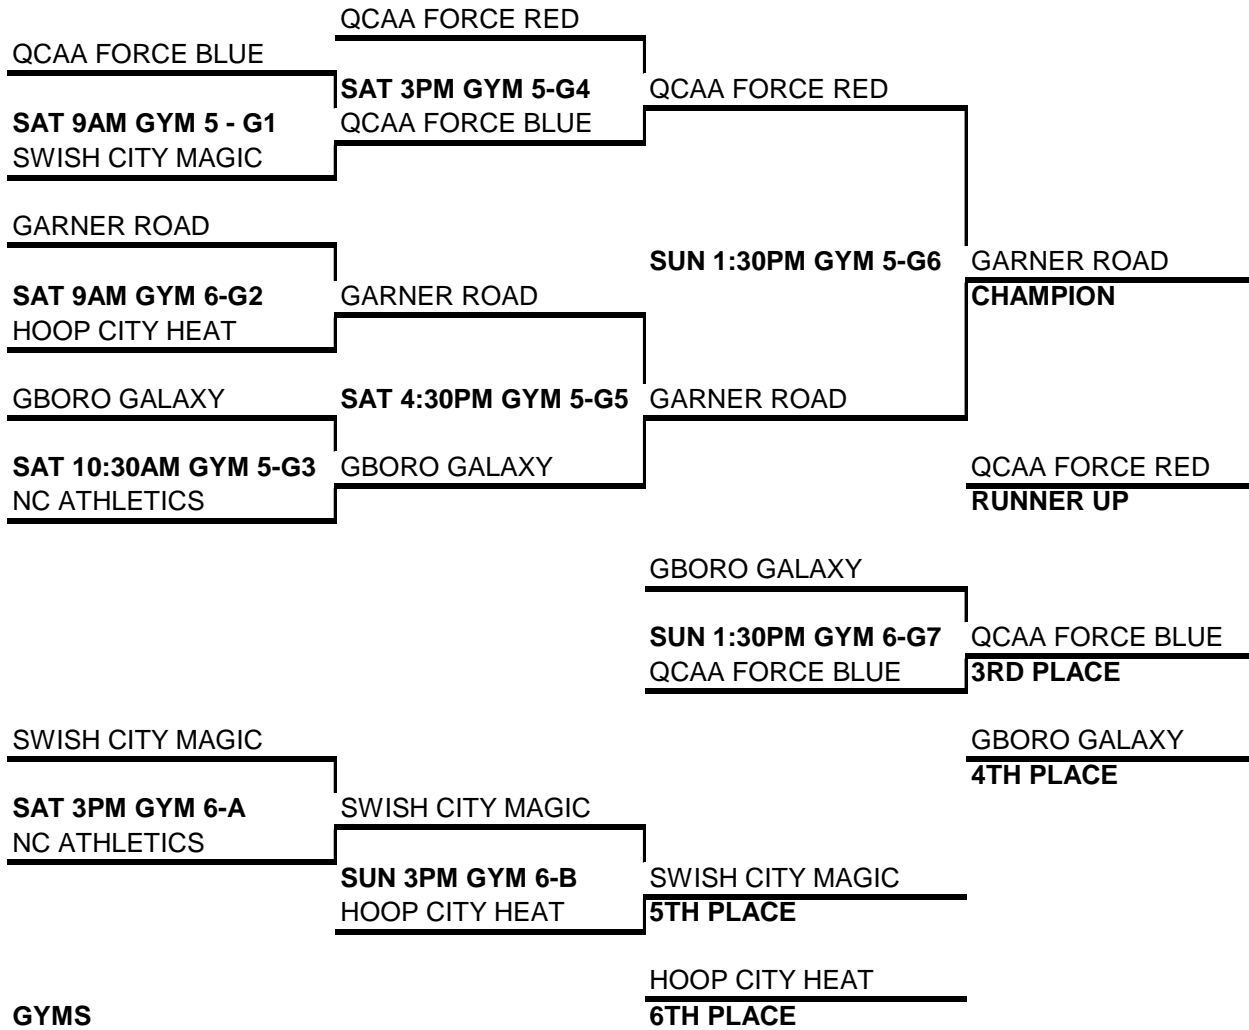

**10U DII STATE TOURNAMENT**

- GYMS**
- 1-NORTHERN GUILFORD MAIN
  - 2-NORTHERN GUILFORD AUX
  - 3-GREENSBORO DAY SCHOOL DILLARD
  - 4-GREENSBORO DAY SCHOOL ALUMINI
  - 5-GATER GYM (SPEARS YMCA)
  - 6-SPEARS YMCA CT 2
  - 7-SPEARS YMCA CT 1