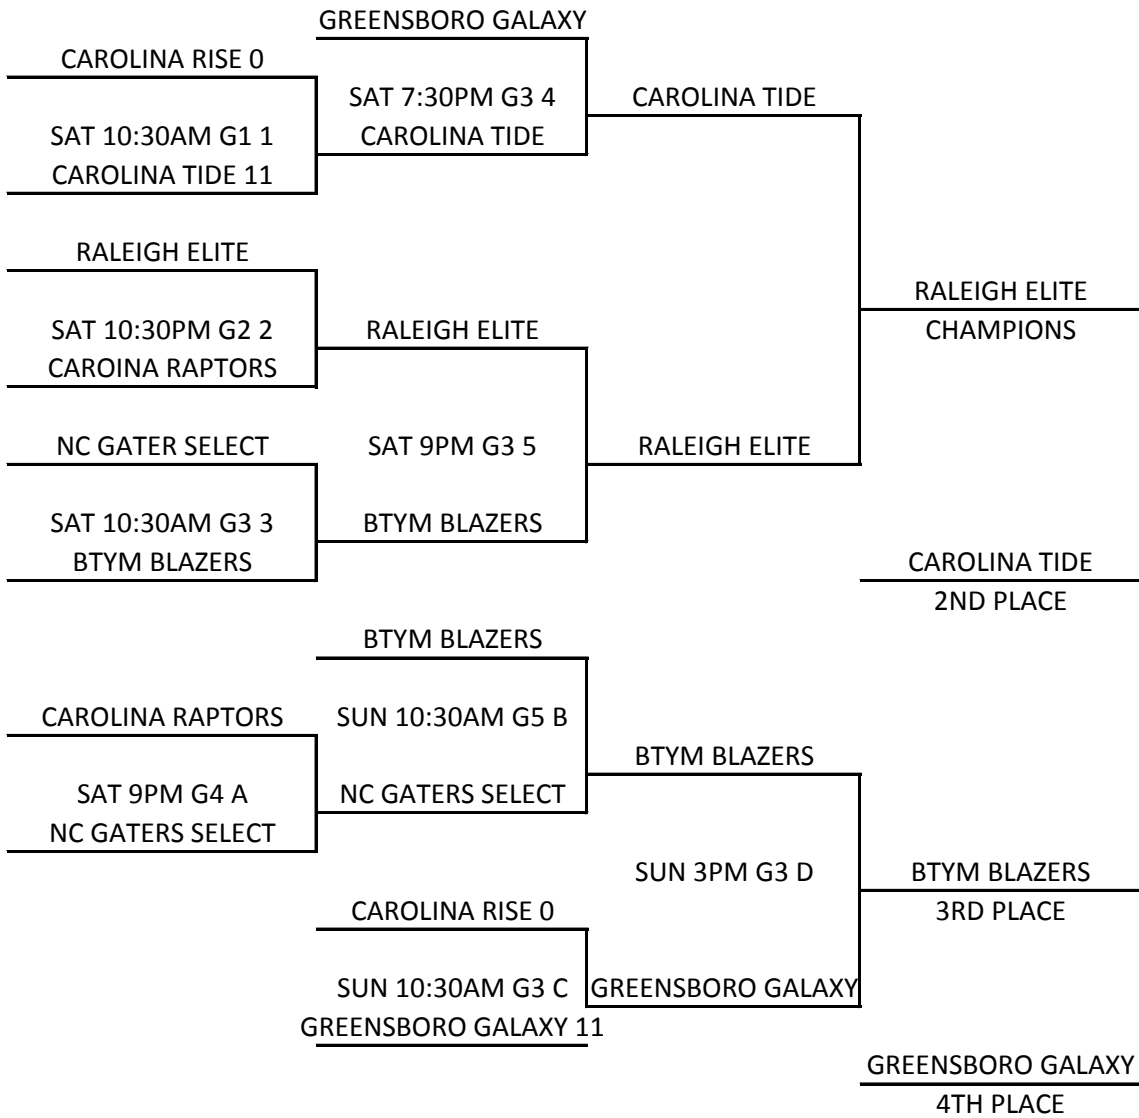

11U D3 STATES

GYMS

- 1 SPEARS YMCA
- 2 SPEARS YMCA (GATER GYM)
- 3 NORTHERN GUILFORD HIGH SCHOOL 1
- 4 NORTHERN GUILFORD HIGH SCHOOL 2
- 5 GREENSBORO DAY SCHOOL