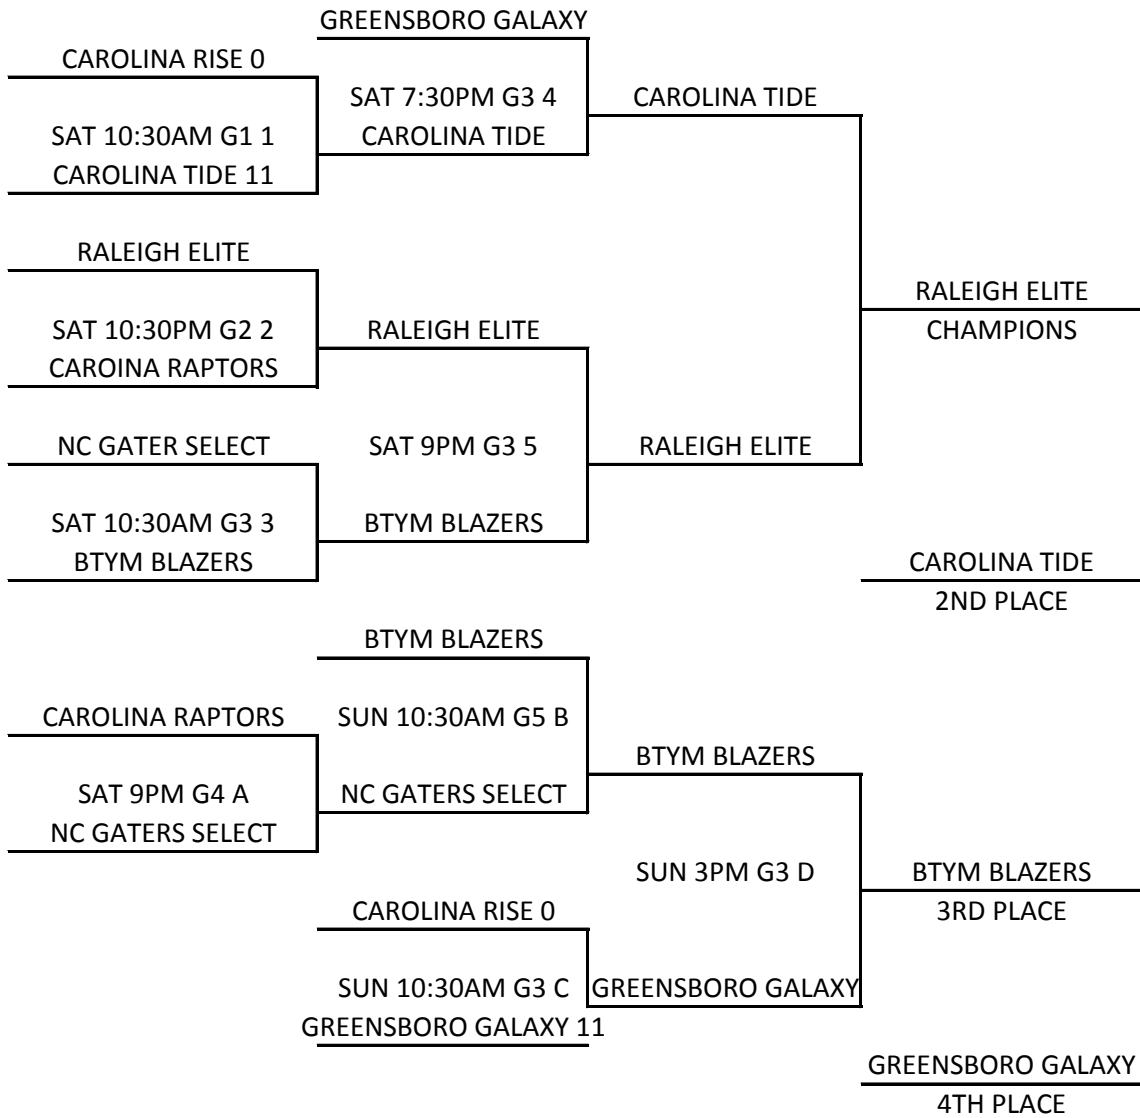

11U D3 STATES

GYMS

- 1 SPEARS YMCA
- 2 SPEARS YMCA (GATER GYM)
- 3 NORTHERN GUILFORD HIGH SCHOOL 1
- 4 NORTHERN GUILFORD HIGH SCHOOL 2
- 5 GREENSBORO DAY SCHOOL