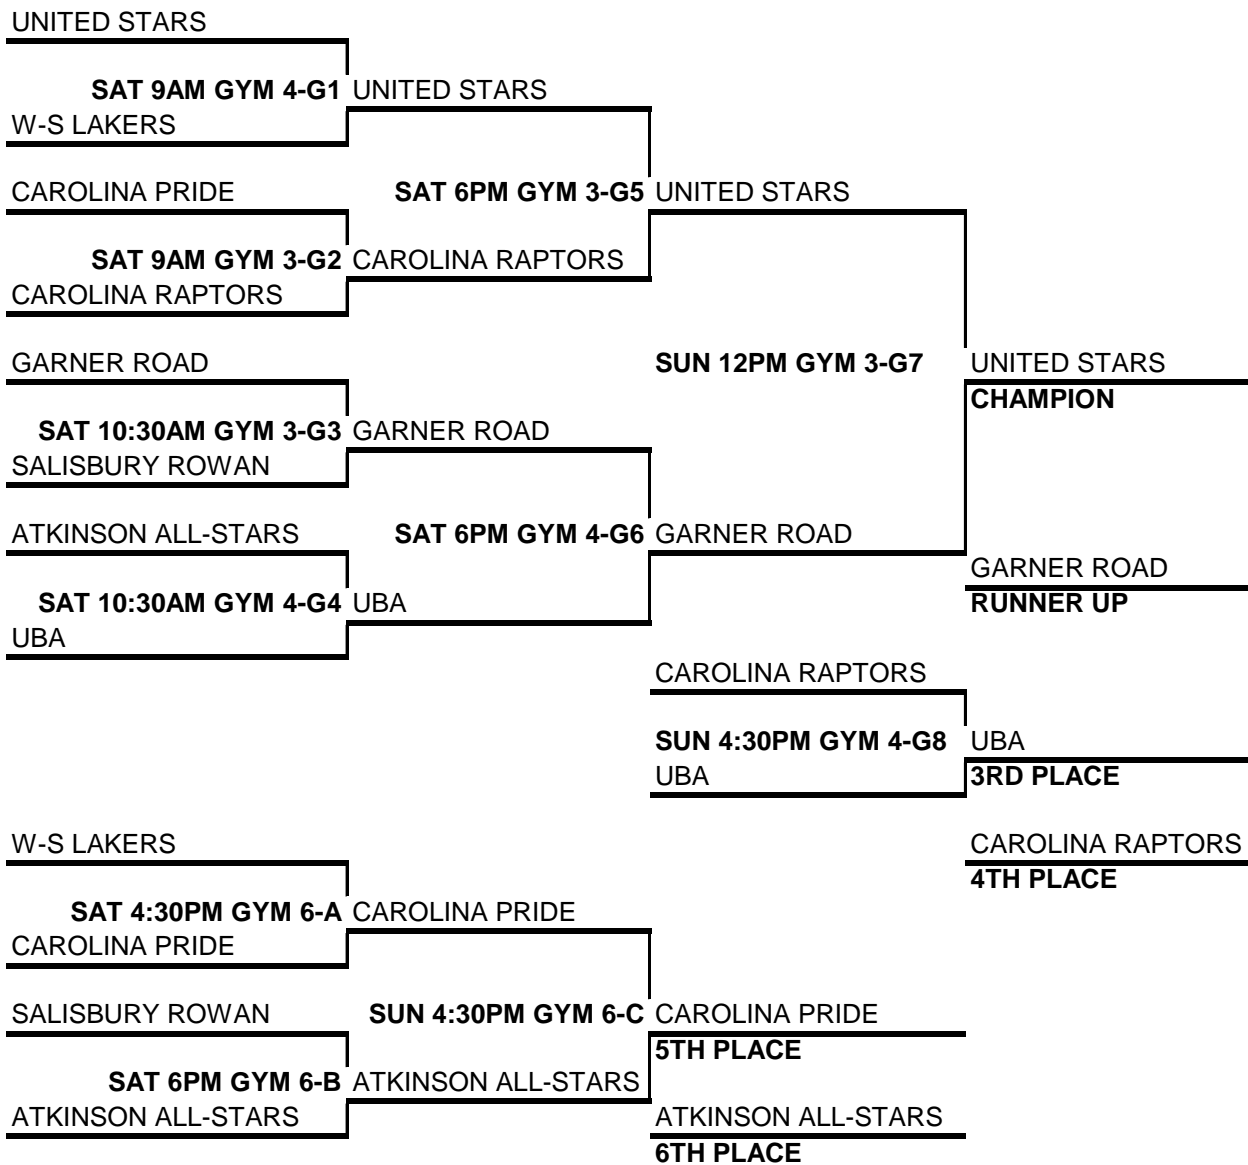

**12U DI STATE TOURNAMENT**

**GYMS**

- 1-NORTHERN GUILFORD MAIN
- 2-NORTHERN GUILFORD AUX
- 3-GREENSBORO DAY SCHOOL DILLARD
- 4-GREENSBORO DAY SCHOOL ALUMINI
- 5-GATER GYM (SPEARS YMCA)
- 6-SPEARS YMCA CT 2
- 7-SPEARS YMCA CT 1