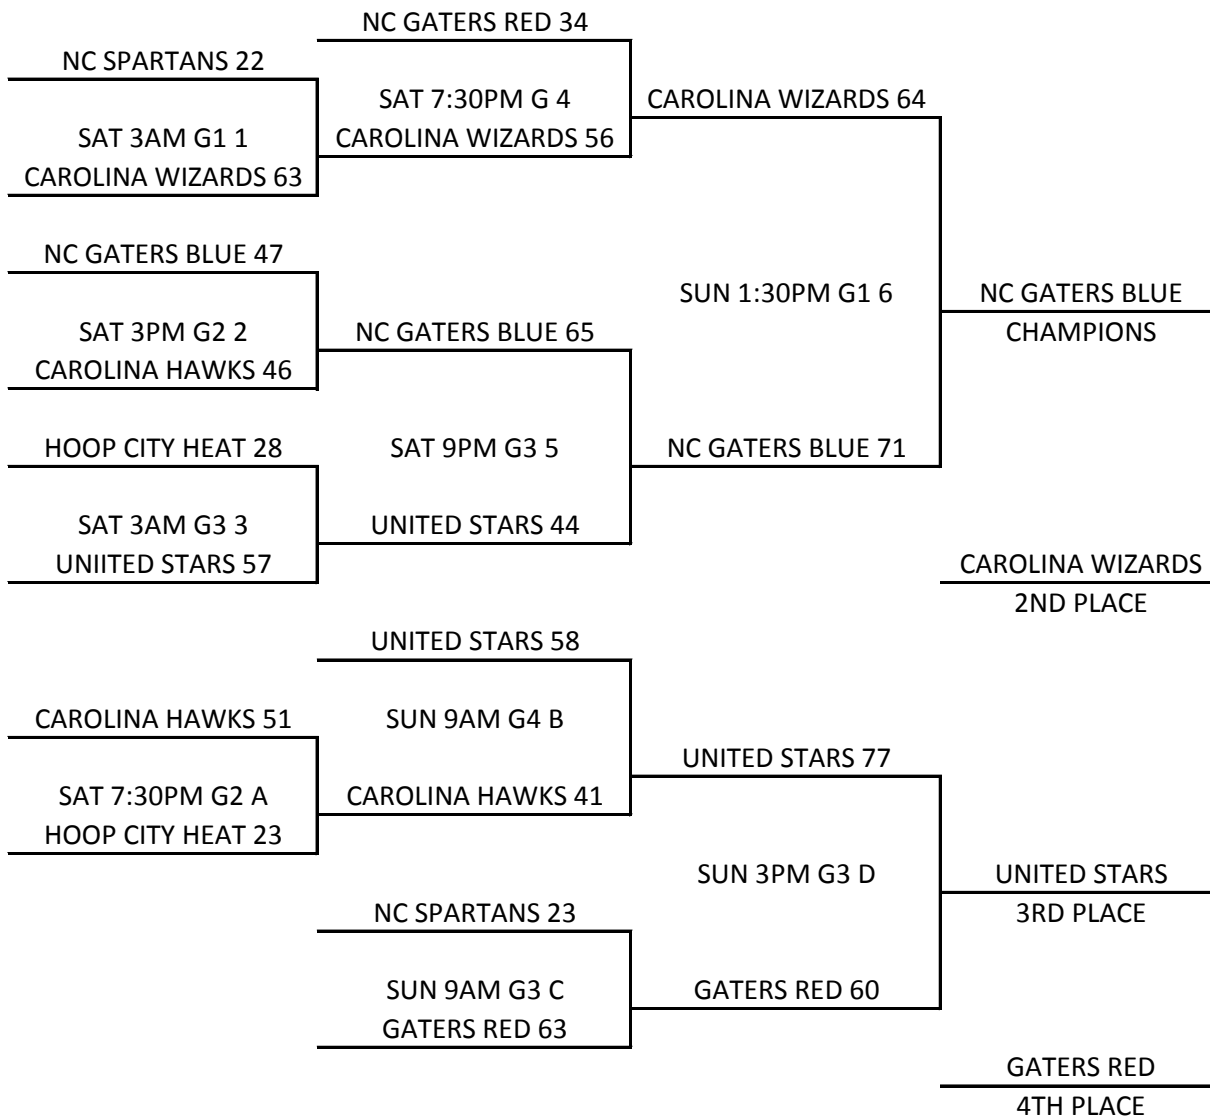

13U D3 STATES

GYMS

- 1 SPEARS YMCA
- 2 SPEARS YMCA (GATER GYM)
- 3 NORTHERN GUILFORD HIGH SCHOOL 1
- 4 NORTHERN GUILFORD HIGH SCHOOL 2
- 5 GREENSBORO DAY SCHOOL