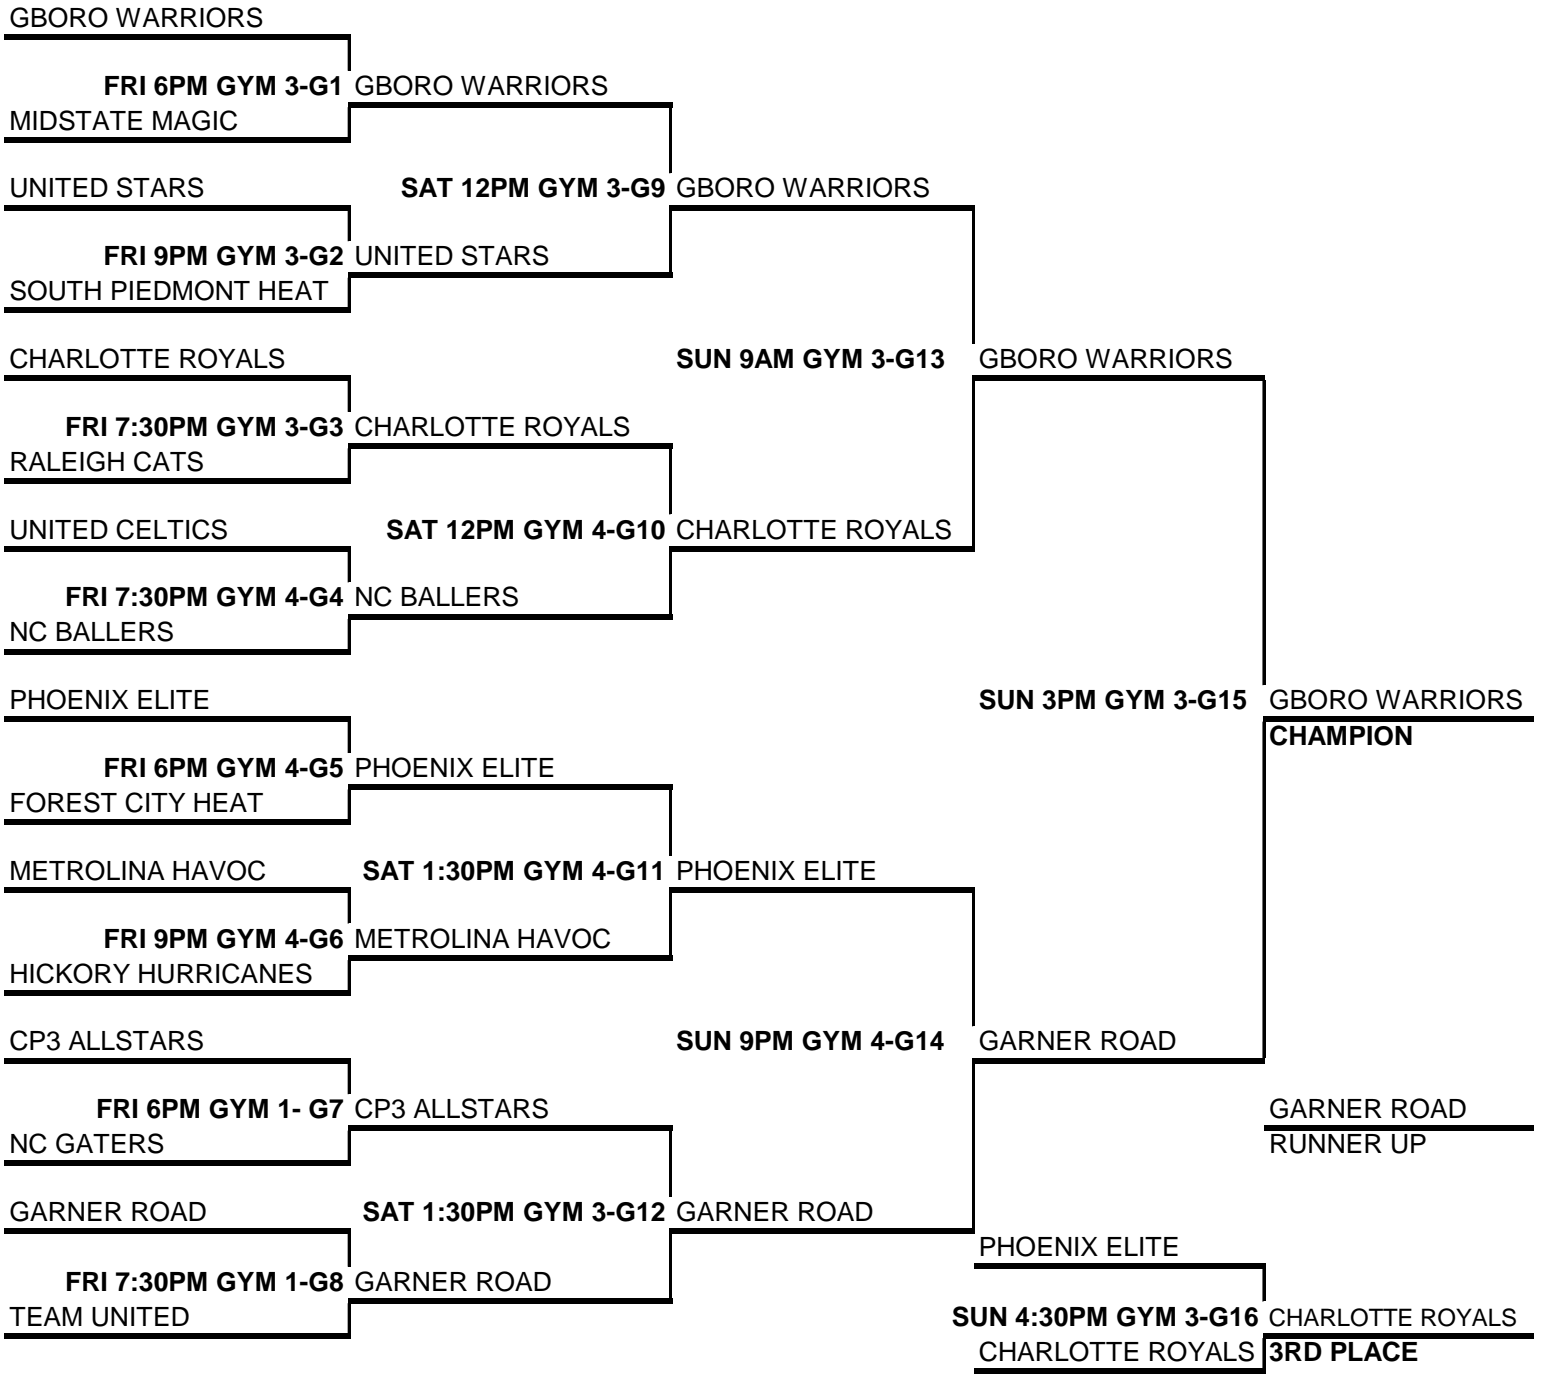

14U DI STATE TOURNAMENT

GYMS

- 1-NORTHERN GUILFORD MAIN
- 2-NORTHERN GUILFORD AUX
- 3-GREENSBORO DAY SCHOOL DILLARD
- 4-GREENSBORO DAY SCHOOL ALUMINI
- 5-GATER GYM (SPEARS YMCA)
- 6-SPEARS YMCA CT 2
- 7-SPEARS YMCA CT 1