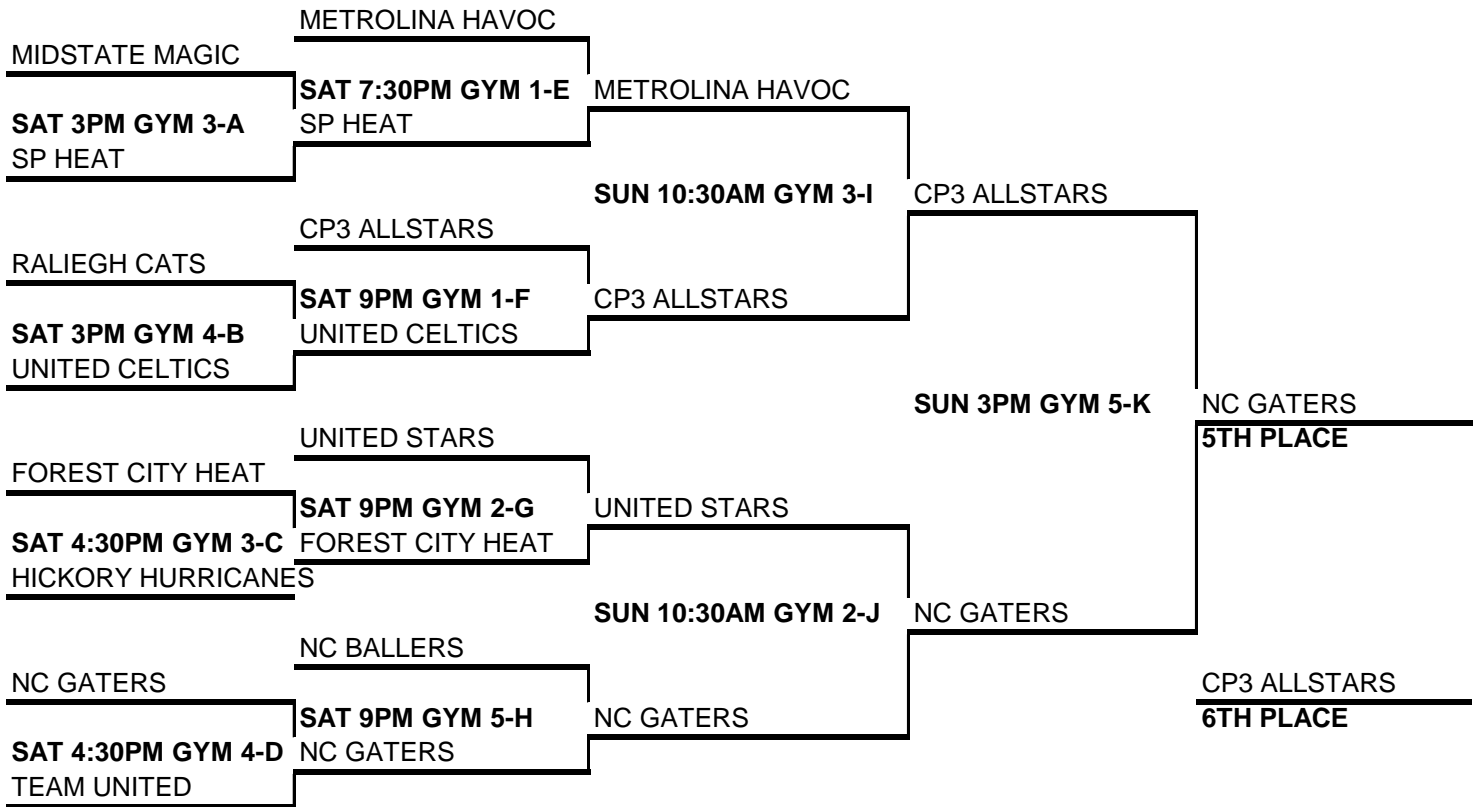

14U DI CONSOLATION BRACKET

GYMS

- 1-NORTHERN GUILFORD MAIN
- 2-NORTHERN GUILFORD AUX
- 3-GREENSBORO DAY SCHOOL DILLARD
- 4-GREENSBORO DAY SCHOOL ALUMINI
- 5-GATER GYM (SPEARS YMCA)
- 6-SPEARS YMCA CT 2
- 7-SPEARS YMCA CT 1