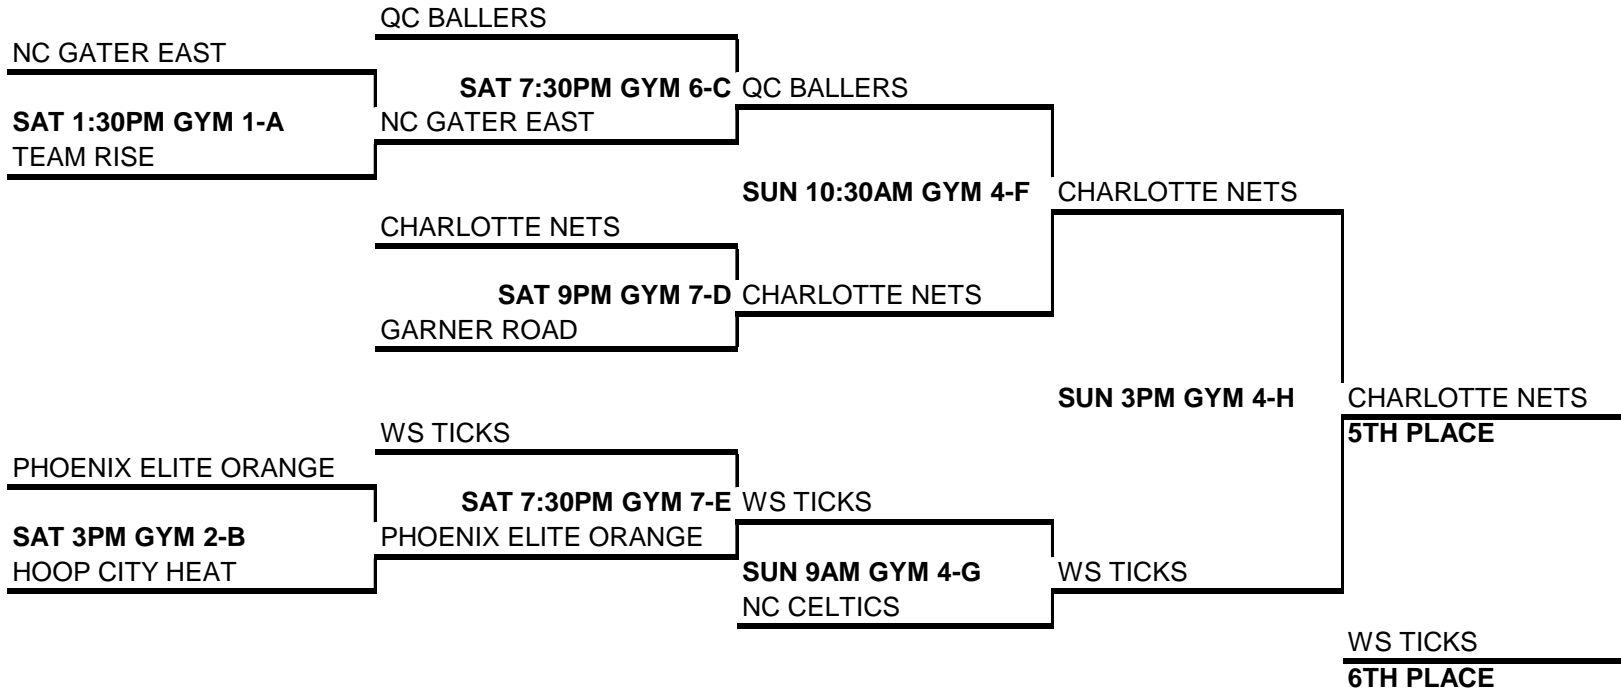

**14U DII CONSOLATION BRACKET**

**GYMS**

- 1-NORTHERN GUILFORD MAIN
- 2-NORTHERN GUILFORD AUX
- 3-GREENSBORO DAY SCHOOL DILLARD
- 4-GREENSBORO DAY SCHOOL ALUMINI
- 5-GATER GYM (SPEARS YMCA)
- 6-SPEARS YMCA CT 2
- 7-SPEARS YMCA CT 1