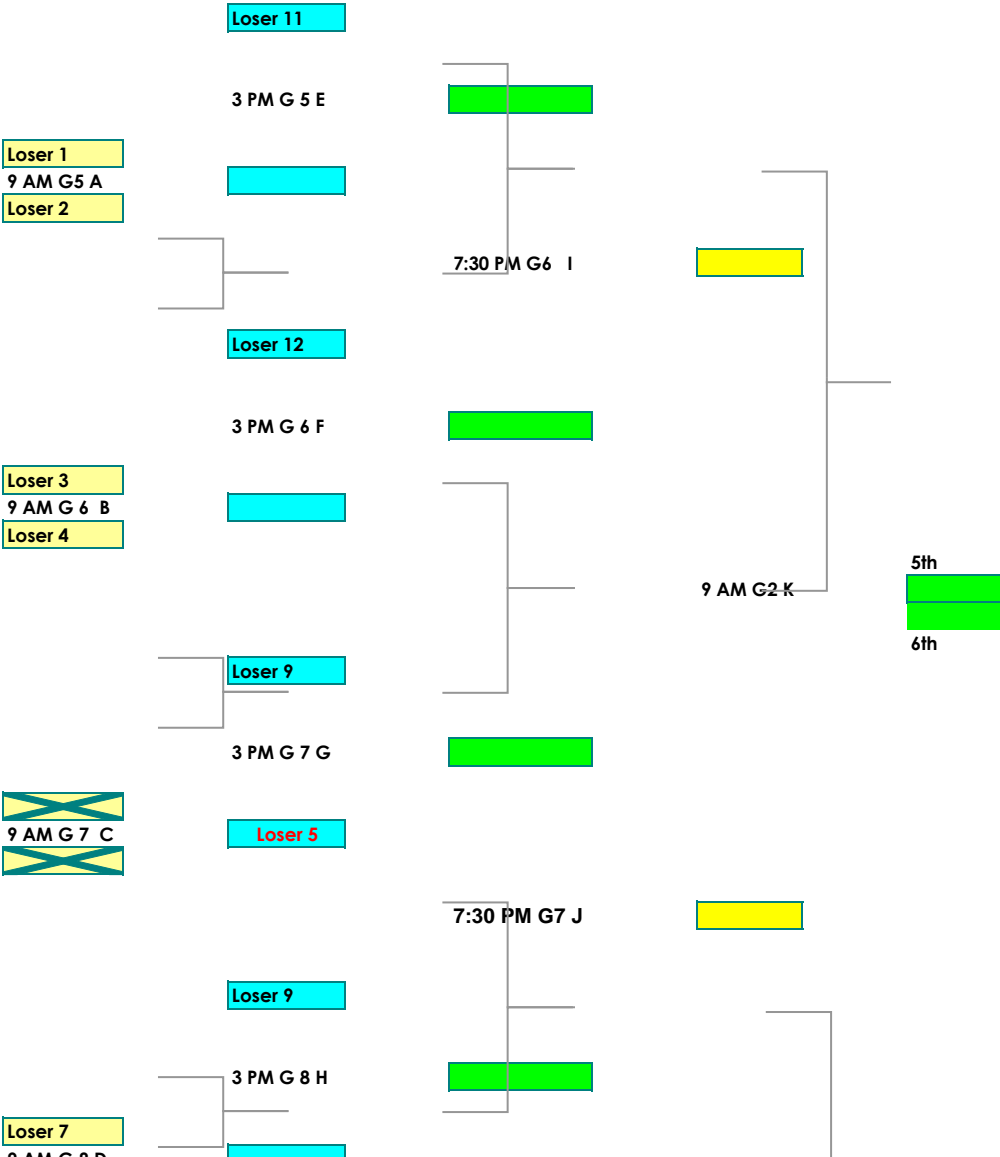

15UD2 Consolation

Saturday

Saturday

Saturday

Sunday

Sunday

Loser 1  
9 AM G 5 A  
Loser 2

Loser 3  
9 AM G 6 B  
Loser 4

9 AM G 7 C

Loser 7  
9 AM G 8 D  
Loser 8

Loser 11

3 PM G 5 E

Loser 12

Loser 12

3 PM G 6 F

Loser 9

Loser 9

3 PM G 7 G

Loser 5

Loser 9

3 PM G 8 H

7:30 PM G 6 I

7:30 PM G 7 J

7:30 PM G 7 J

9 AM G 2-K

9 AM G 2-K

5th  
6th

Game Schedule Guide

Game Day at Top	Teams	Gym#	Game #
Game Time	NC Galers		
	Game Time	Gym #	Game #
	NC Running Rebels		

- Gym # Gym Name
- 1 Garner Road YMCA
- 2 Garner Road YMCA
- 3 Garner Road YMCA
- 4 Shaw University
- 5 Fletcher Academy
- 6 Wake Christian School
- 7 Neuse Academy
- 8 Cardinal Gibbons HS
- 9 Ravenscroft HS