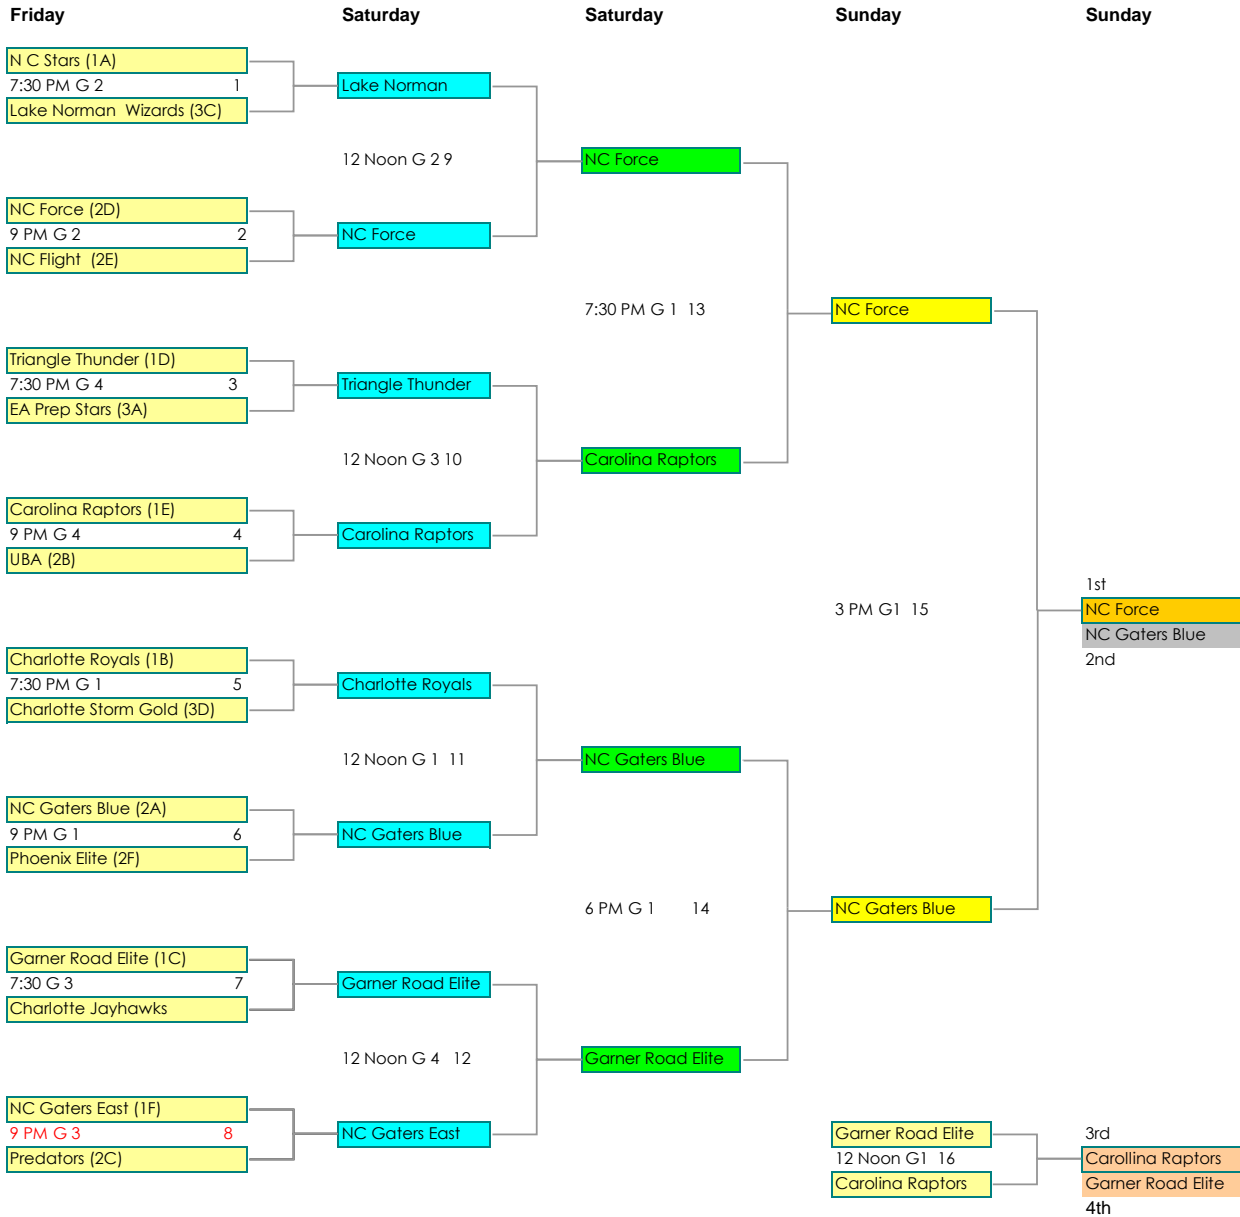

17 UD 1

Gyms  
 G1 Hopewell  
 G2 North Mecklenburg  
 G3 Harding High School  
 G4 Myers Park High School