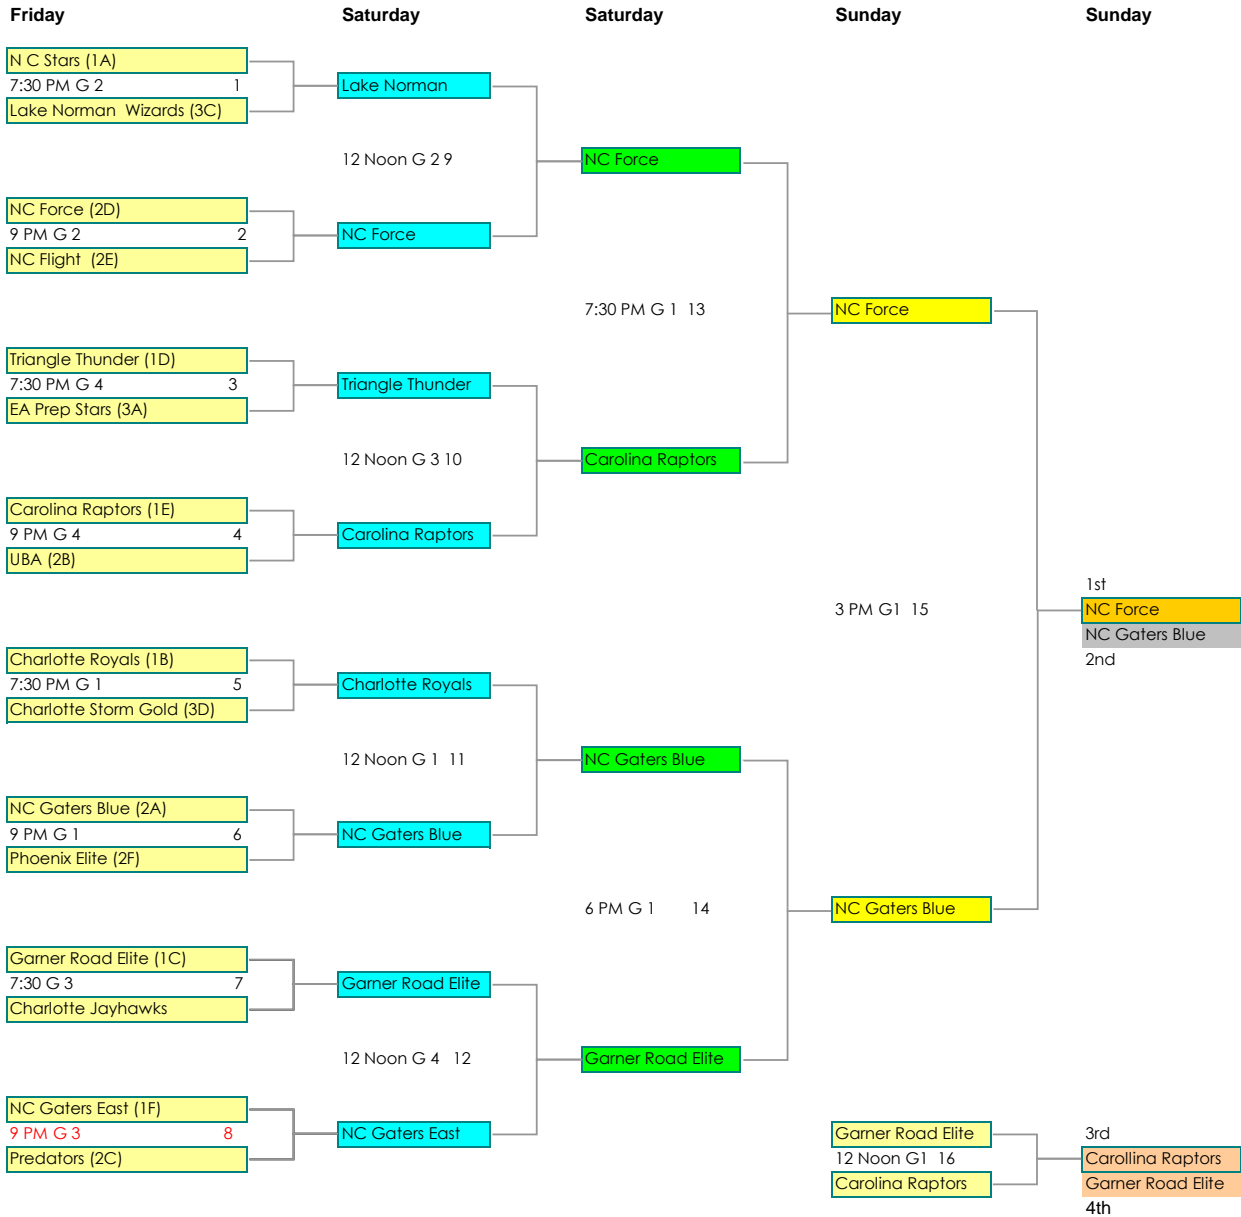

17 UD 1

Gyms
 G1 Hopewell
 G2 North Mecklenburg
 G3 Harding High School
 G4 Myers Park High School