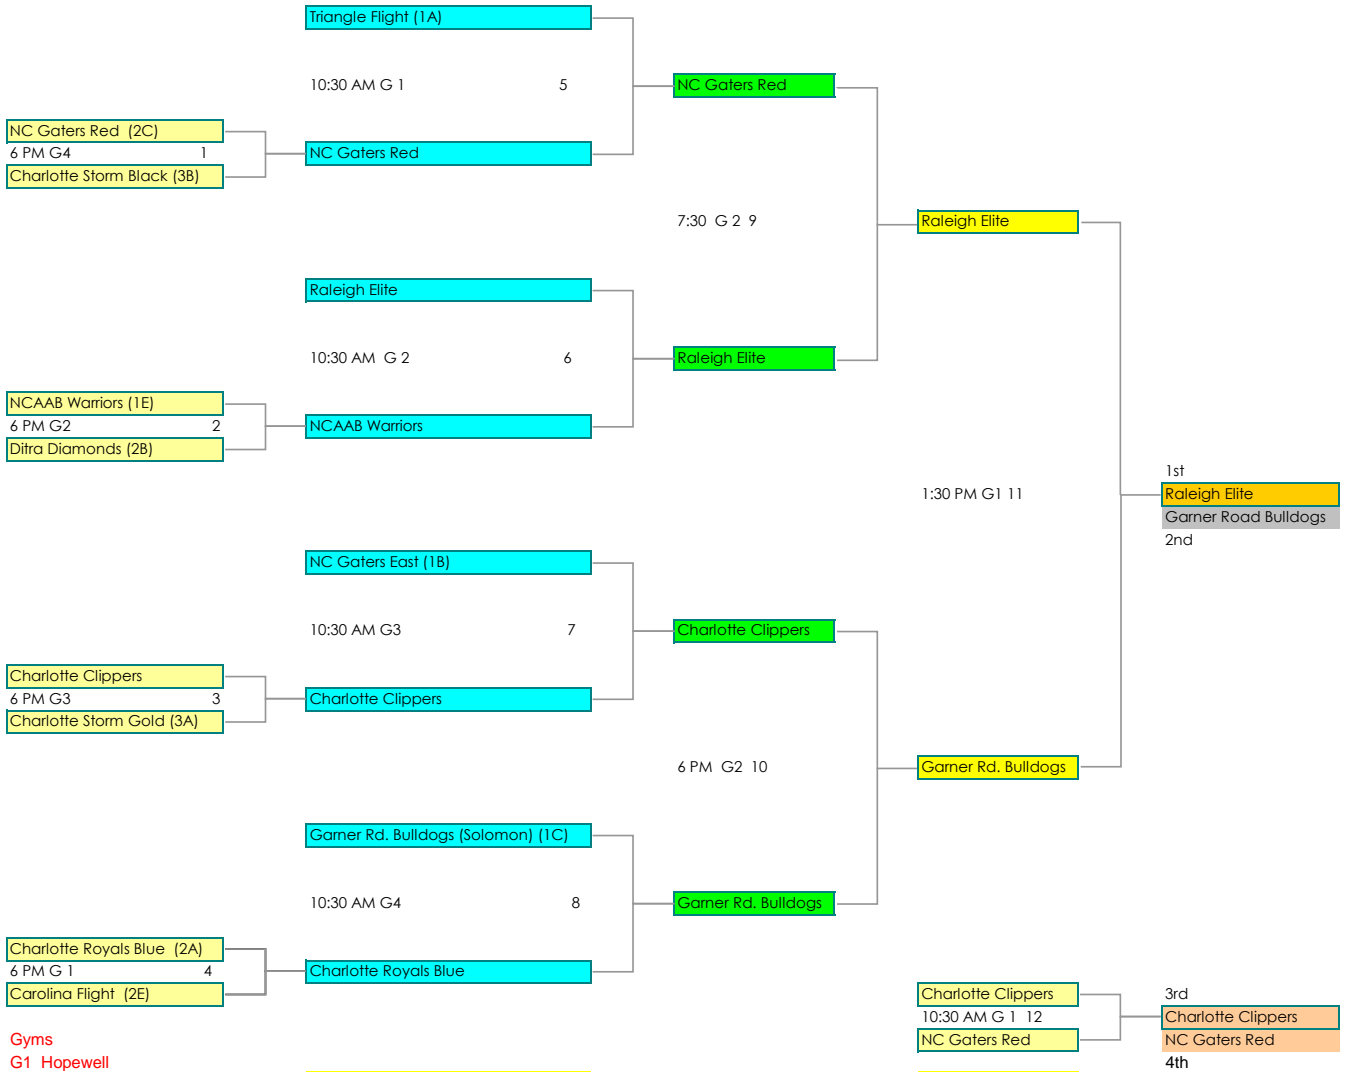

Friday

Saturday

Saturday

Sunday

Sunday

- Gyms**
- G1 Hopewell
 - G2 North Mecklenburg
 - G3 Harding High School
 - G4 Myers Park High School